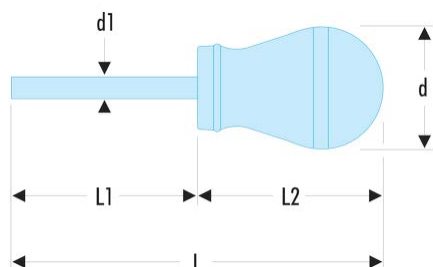

AN4X25 AN - PROTWIST® screwdrivers for slotted head screws - short blades**Description:**

- Short round blade and ball handle for use in confined spaces.
- Finish: black tipped mat chromed blade.

A [mm]:	4,0
d [mm]:	36
d1 x L1 [mm]:	4,0 x 25
E [mm]:	0,8
E x l [mm]:	0,8 x 4,0
L [mm]:	81
L2 [mm]:	56
[g]:	35